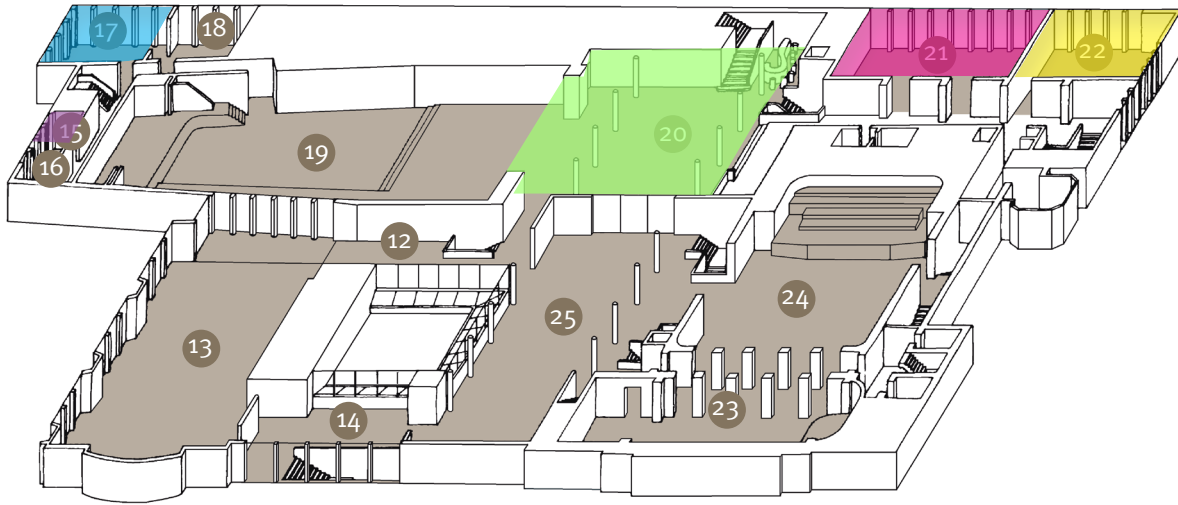

Source: Google maps

 Entrance SwissED

 delivery of goods

### Meeting Room Level - First Floor

- 20 Kongresssaal-Foyer (*Convention Hall-Foyer*)
- 21 Kammersmusiksaal (*Chamber Music Room*)
- 22 Vortragssaal (*Lecture Room*)
- 17 Seezimmer 3 (*Lake Room 3*)
- 15 Seezimmer 1 (*Lake Room 1*)

### Gallery Level - Second Floor

- 26 Seezimmer 5 (*Lake Room 5*)

**Drawing of Kammermusiksaal and Vortragssaal**

- Emergency exit
- 1 Welcome desks
- 2 Wardrobe - coat racks
- 3 Standing cocktail table