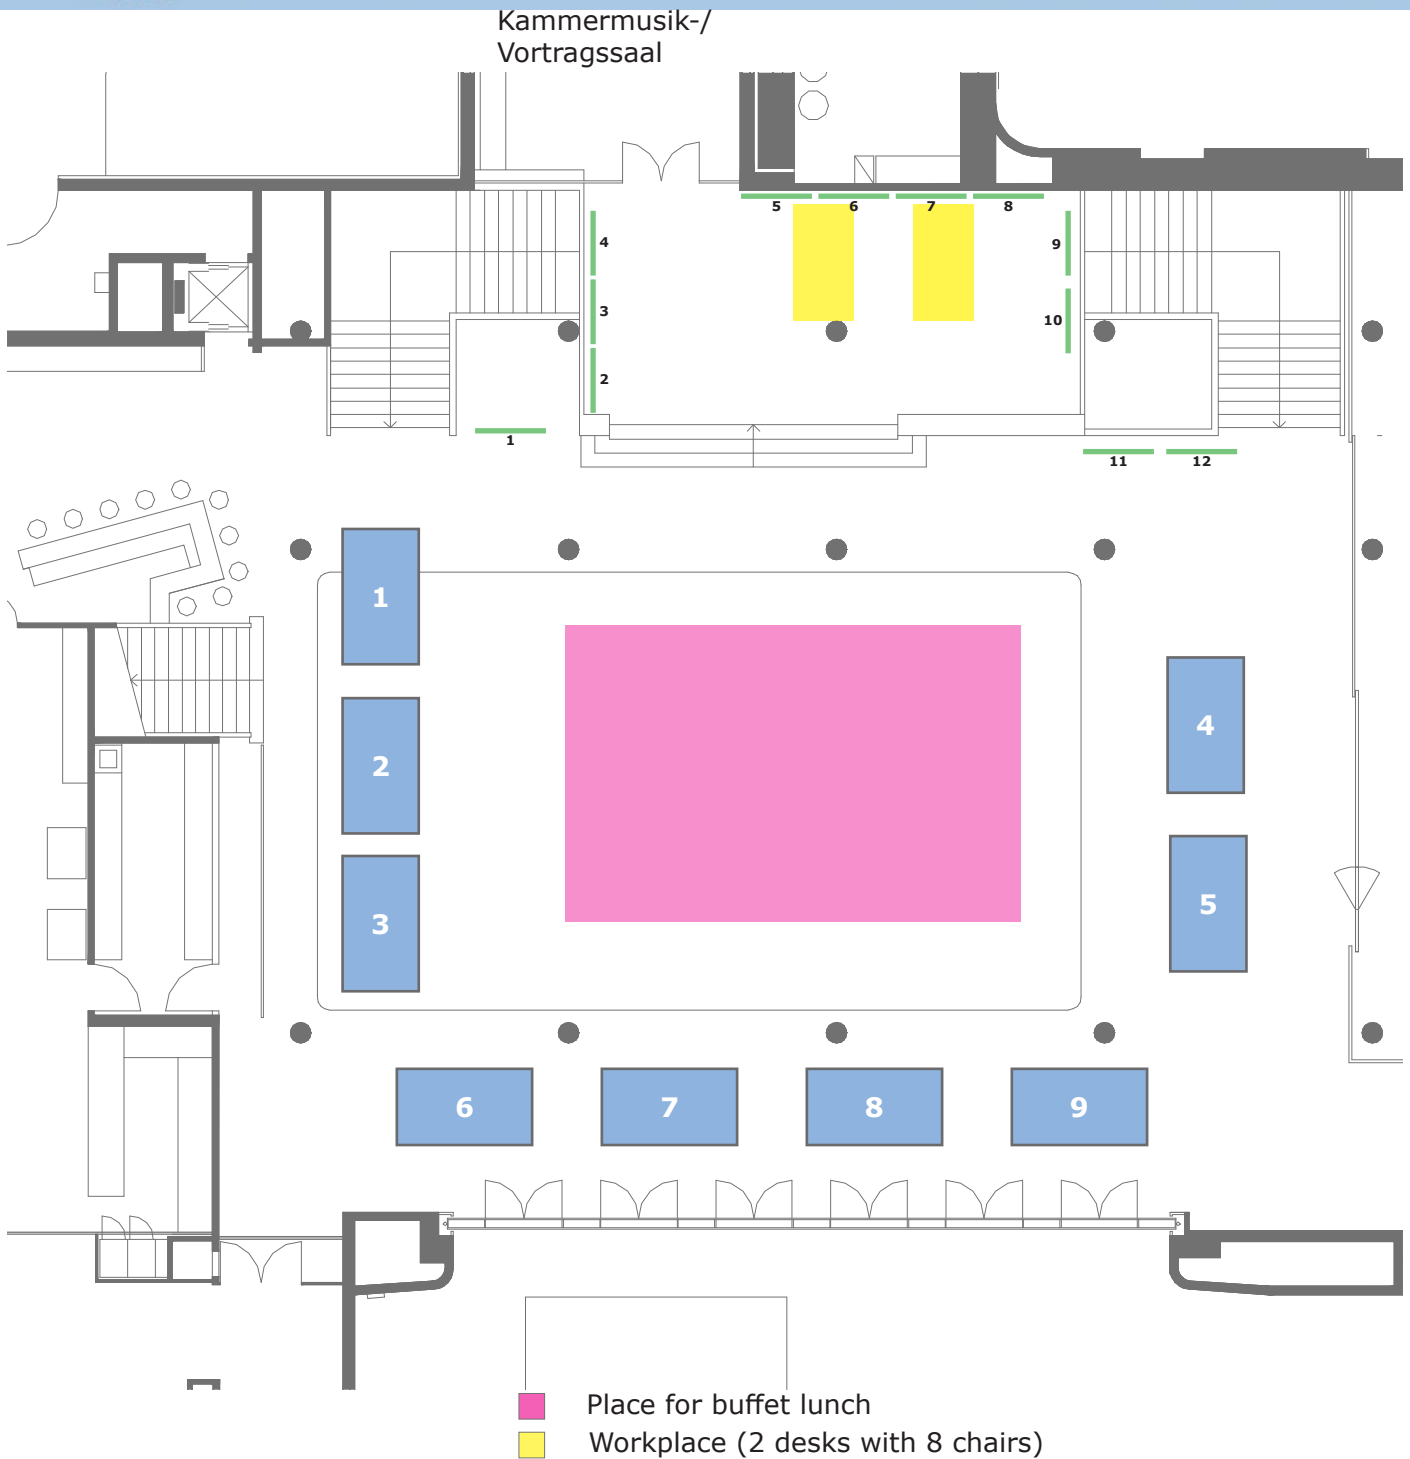

Source: Google maps

 Entrance SwissED

 delivery of goods

### Meeting Room Level - First Floor

- 20 Kongresssaal-Foyer (*Convention Hall-Foyer*)
- 21 Kammersmusiksaal (*Chamber Music Room*)
- 22 Vortragssaal (*Lecture Room*)
- 17 Seezimmer 3 (*Lake Room 3*)
- 15 Seezimmer 1 (*Lake Room 1*)

### Gallery Level - Second Floor

- 26 Seezimmer 5 (*Lake Room 5*)

**Drawing of Kammermusiksaal and Vortragssaal**

- Emergency exit
- 1 Welcome desks
- 2 Wardrobe - coat racks
- 3 Standing cocktail table