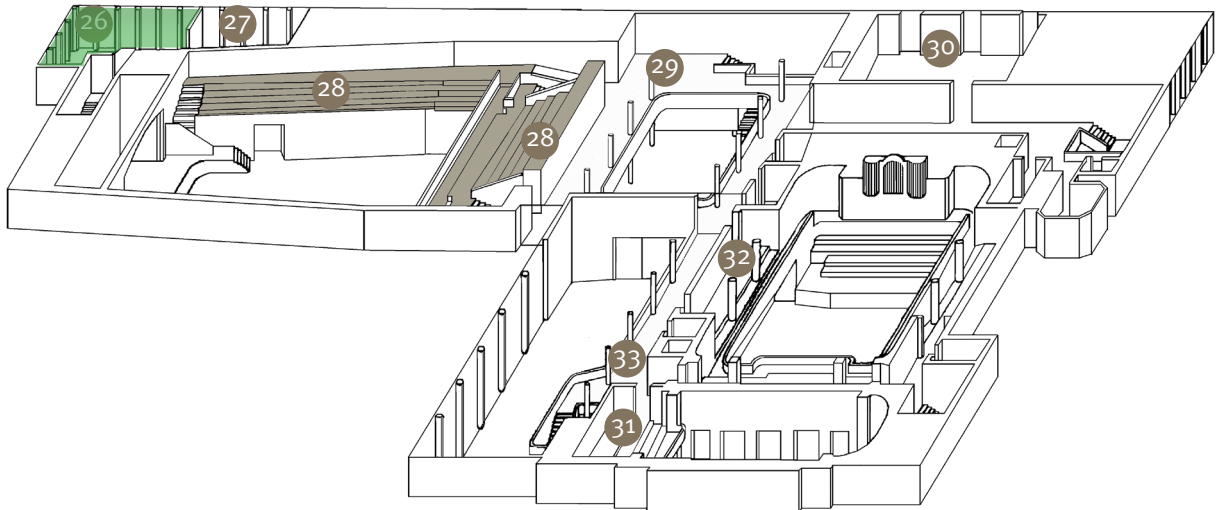

Source: Google maps

 Entrance SwissED

 delivery of goods

### Meeting Room Level - First Floor

- 20 Kongresssaal-Foyer (*Convention Hall-Foyer*)
- 21 Kammersmusiksaal (*Chamber Music Room*)
- 22 Vortragssaal (*Lecture Room*)
- 17 Seezimmer 3 (*Lake Room 3*)
- 15 Seezimmer 1 (*Lake Room 1*)

### Gallery Level - Second Floor

- 26 Seezimmer 5 (*Lake Room 5*)

**Drawing of Kammermusiksaal and Vortragssaal**

- Emergency exit
- 1 Welcome desks
- 2 Wardrobe - coat racks
- 3 Standing cocktail table