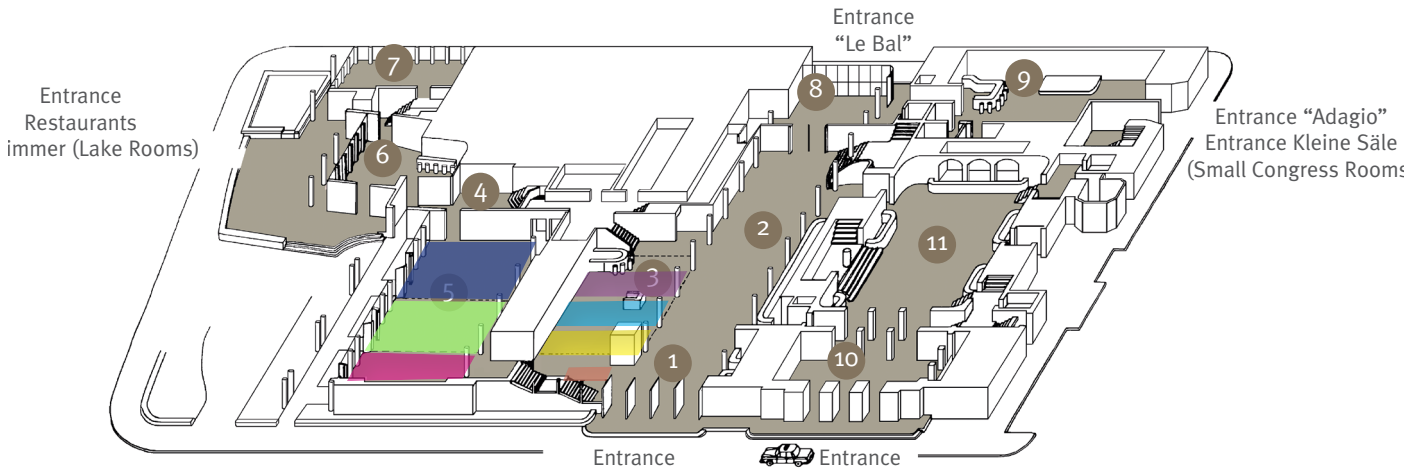

Source: Google maps

■ Entrance SwissED

■ delivery of goods

## Entrance Level

- 5 Gartensaal (Garden Room) A - Trakt 1
- 5 Gartensaal (Garden Room) B - Trakt 2
- 5 Gartensaal (Garden Room) C - Trakt 3
- 3 Tagungszentrum (Convention Center) 1 - Trakt 4
- 3 Tagungszentrum (Convention Center) 2 - Committee
- 3 Tagungszentrum (Convention Center) 3 - Trakt 5
- Garderobe

## Meeting Room Level - First Floor

- 13 Panoramasaal (Panorama Room)

- Place for buffet lunch
- Workplace (2 desks with 8 chairs)
- Desk for brochures